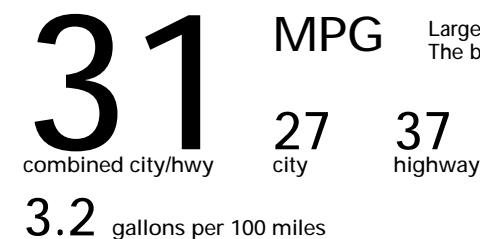

COMFORT & CONVENIENCE(cont.)

*Full Tank of Gas INCLUDED

SONATA SEL Standard Equipment: $26,450.00
SONATA SEL Standard Equipment Discount: -$750.00
Manufacturer's Suggested Retail Price: $25,700.00

ADDED FEATURES:

*Convenience Package $1,200.00
12.3" LCD Instrument Cluster
Hyundai Digital Key (Android Devices Only)
Wireless Device Charging (for Qi Supported Devices)
Auto-dimming Rearview Mirror w/ HomeLink®
Leather-wrapped Steering Wheel
2nd Row Air Vent
USB Charge Port (2nd Row)

*Panoramic Sunroof (Option) $1,000.00
Panoramic Sunroof
LED Interior Lights

*Carpeted Floor Mats $155.00
*Cargo Tray $115.00
*Rear Bumper Appliqué $70.00

Total Vehicle Discount : -$750.00
Inland Freight & Handling : $955.00
Total Price : $29,195.00

Fuel Economy

Large Cars range from 14 to 111 MPG. The best vehicle rates 136 MPGe.

You save
$1,000
in fuel costs over 5 years compared to the average new vehicle.

Annual fuel cost
$1,300

Fuel Economy & Greenhouse Gas Rating (tailpipe only)   Smog Rating (tailpipe only)

This vehicle emits 293 grams CO₂ per mile. The best emits 0 grams per mile (tailpipe only). Producing and distributing fuel also create emissions; learn more at fueleconomy.gov.

Manufacturer's suggested retail price includes manufacturer's recommended pre-delivery service. Gasoline license and title fees state and local taxes and dealer installed options and accessories are not included in the manufacturer's suggested retail price. This label has been affixed to this vehicle by Hyundai Motor America, pursuant to the requirements of 15 U.S.C. 1231 et seq. which prohibits its removal or alteration prior to delivery to the ultimate purchaser.

PARTS CONTENT INFORMATION FOR VEHICLE IN THIS CARLINE:
U.S./CANADIAN PARTS CONTENT: 45 %
MAJOR SOURCES OF FOREIGN PARTS CONTENT: KOREA: 40 %

Note: Parts content does not include final assembly, distribution, or other non-parts costs.

FOR THIS VEHICLE:
FINAL ASSEMBLY POINT: MONTGOMERY, ALABAMA U.S.A.
COUNTRY OF ORIGIN:
ENGINE: U.S.A.
TRANSMISSION: U.S.A.

49   A